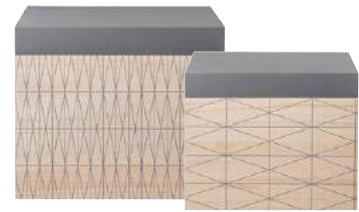

Blackboard
MDF, Black
50166582 / 6 PCS
H60xW60 cm

Storage Box
Paulownia, Grey
50200212 / 6 SET
L25xH20xW25/L30xH25xW30 cm, Set of 2