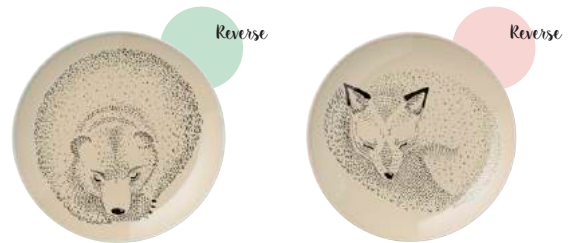

Adelynn Plate
Stoneware, White
21100578 / 24 PCS
Ø16 cm, 2 assort.