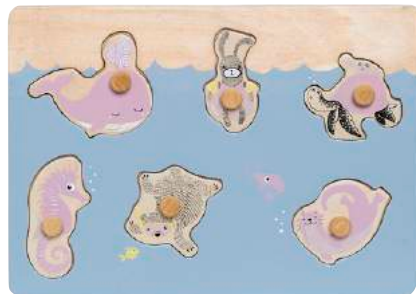

Puzzle w/Knobs
Plywood, Multi-color
56206246 / 8 PCS
L20xH2xW28 cm